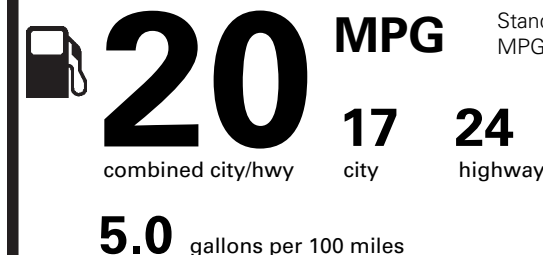

FUNCTIONAL

- 360 DEGREE CAMERA
- CRUISE CONTROL
- INTELLIGENT ACCESS W/PUSH BUTTON START
- LANE-KEEPING SYSTEM
- LINCOLN CONNECT - 4G MODEM WITH WIFI CAPABILITY
- LINCOLN DRIVE MODES
- PIANO KEY SHIFTER
- RAIN-SENSING WIPERS
- REMOTE KEYLESS ENTRY
- REMOTE START
- REVEL AUDIO W/14 SPEAKERS
- SECURICODE™ KEYLESS KEYPAD
- SYNC3® W/ VOICE ACT NAV

SAFETY/SECURITY

- ADVANCETRAC WITH RSC
- AIRBAGS - SAFETY CANOPY
- AUTO HIGH BEAMS
- BLIND SPOT DETECTION W/CTA
- DRIVER/PASS KNEE AIR BAGS
- DUAL STAGE FRONT AIRBAGS
- PERIMETER ALARM
- PERSONAL SAFETY SYSTEM™
- PRE-COLLISION ASSIST W/AEB
- TIRE PRESSURE MONITOR SYS

WARRANTY

- 4YR/50K MILE WARRANTY
- 4YR/50K PICKUPDELIVERY SVC
- 6YR/70K MI POWERTRAIN WARR

INCLUDED ON THIS VEHICLE

(MSRP)

EQUIPMENT GROUP 201A

4,930.00

- •ELEMENTS PACKAGE PLUS
- •LINCOLN CO-PILOT 360 PLUS PKG
- •PANORAMIC VISTA ROOF W/PWR SH

OPTIONAL EQUIPMENT/OTHER

1. .20" MACH MAGNETIC PAINT WHEEL
   - .P255/55R20 A/S TIRES
   - 50 STATE EMISSIONS
   - 2ND ROW BENCH SEAT
   - CARGO AREA COVER
   - FRONT LICENSE PLATE BRACKET
2. NO CHARGE
   NO CHARGE
   75.00
   NO CHARGE

PRICE INFORMATION

(MSRP)

BASE PRICE	$58,700.00
TOTAL OPTIONS/OTHER	5,005.00
TOTAL VEHICLE & OPTIONS/OTHER	63,705.00
DESTINATION & DELIVERY	1,095.00
TOTAL BEFORE DISCOUNTS	64,800.00
EQUIPMENT GROUP SAVINGS	- 500.00

EPA DOT Fuel Economy and Environment

Gasoline Vehicle

Fuel Economy

Standard SUVs range from 13 to 93 MPG. The best vehicle rates 136 MPGe.

You spend **$2,500**

more in fuel costs over 5 years compared to the average new vehicle.

Annual fuel cost **$2,000**